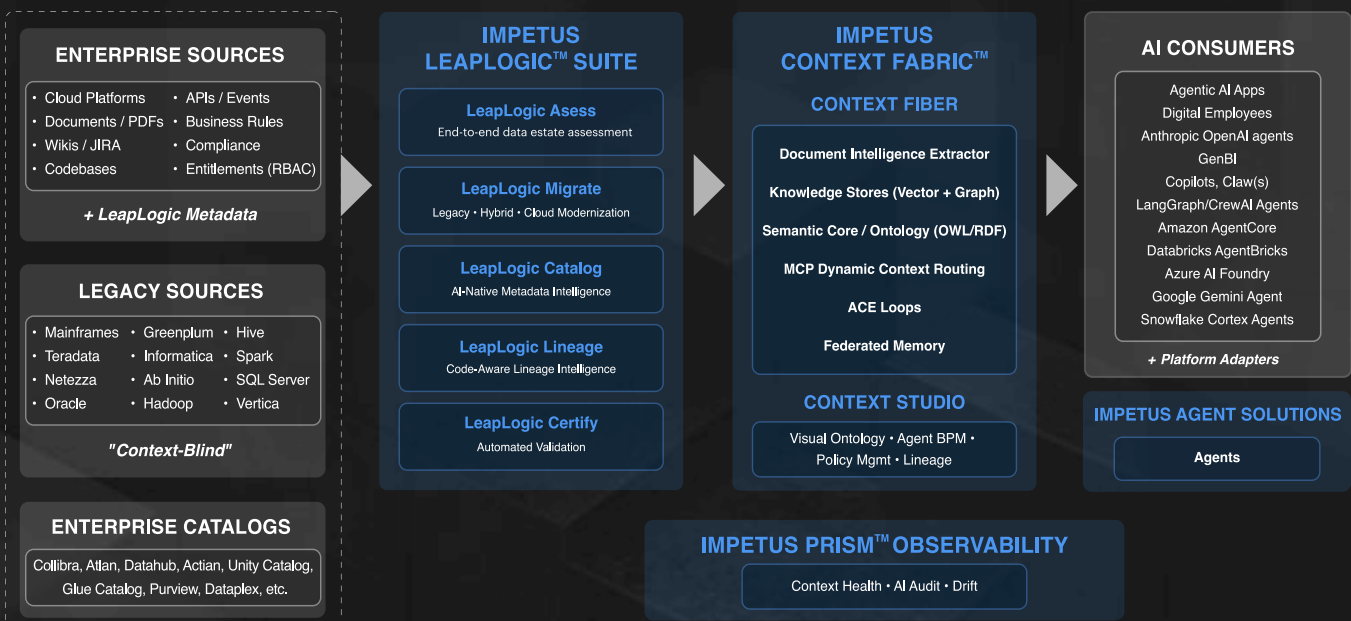

Five Components. One Automated Modernization Suite.

LeapLogic Assess

Scan, profile, and inventory your entire legacy environment (SQL, ETL, schema, lineage, and more) in days; and get an AI-readiness blueprint.

LeapLogic Migrate

Convert and migrate ETL scripts, schemas, and pipelines with >95% automation – from any legacy source to any cloud target.

LeapLogic Catalog

Enrich complex metadata with a unified semantic foundation, so that AI and humans can truly understand and act on it.

LeapLogic Lineage

Get an end-to-end lineage graph with Role-based and Attribute-based Access Control entitlement extraction during migration.

LeapLogic Certify

Auto-validate migrated data for completeness, accuracy, freshness, and AI-readiness before go-live — no manual QA bottlenecks.

Ranked #1 by McKnight Consulting Group

Scan to read benchmark report

Bridge the Context Gap and Command Your Agentic AI Outcome

Impetus LeapLogic Suite is part of the larger Impetus Leap™ AI Solutions & Services Family that enables organizations to move from raw, fragmented data to enterprise AI that reasons, acts, and self-corrects.

Impetus Leap™ AI Solutions & Services Family

To learn more, visit www.impetus.ai or email us at inquiry@impetus.com