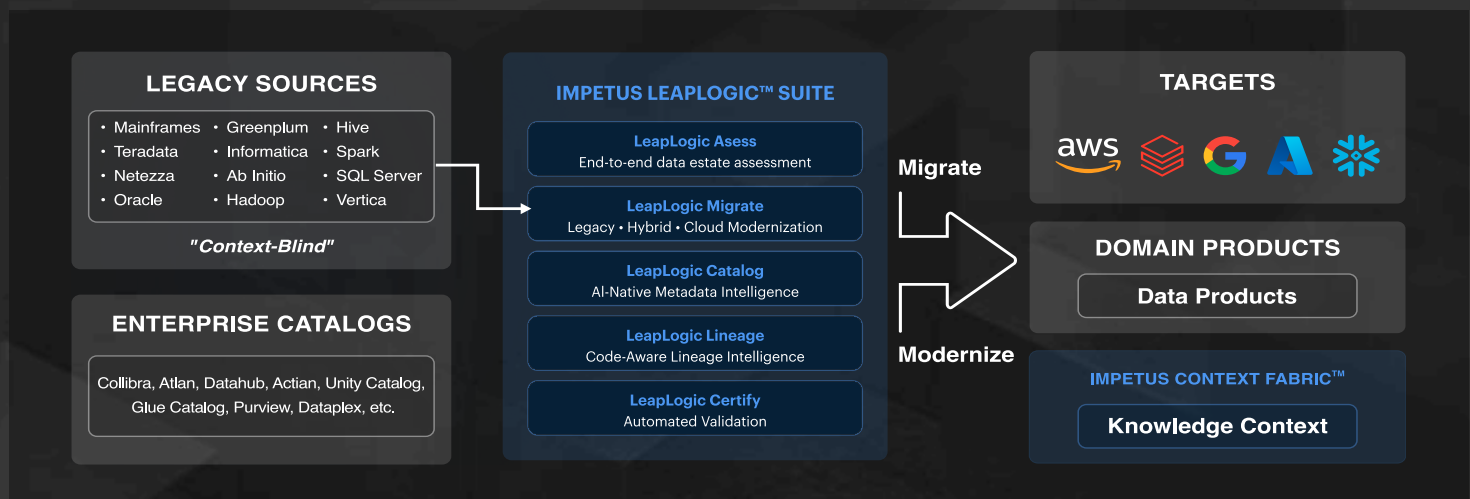

Modernize Your Data Estate for Agentic AI Success

Auto-transform siloed, legacy data assets into a trusted knowledge base that makes agentic AI work

Up to 95% automation	4x faster transformation	50% time & cost savings
100% business logic preservation	100% risk compliance	100% SLA adherence

Legacy data platforms were built for dashboards, not AI agents. Impetus LeapLogic™ Suite automates the full migration of your data infrastructure — schemas, pipelines, lineage, quality, entitlements — from any legacy source to any modern cloud platform. While your competitors are still planning migrations, you'll be shipping AI.

The Industry's Only Modernization Solution that Builds Context, Not Pipelines

We Partner with the Best to Deliver the Best

A row of partner logos: AWS Partner Premier Tier Services, Databricks Brickbuilder Partner Network Gold, Databricks 2025 Partner of the Year Enterprise Data Warehouse, Google Cloud, Microsoft Solutions Partner Data & AI Azure, and Snowflake A Data Cloud Services Partner Premier.